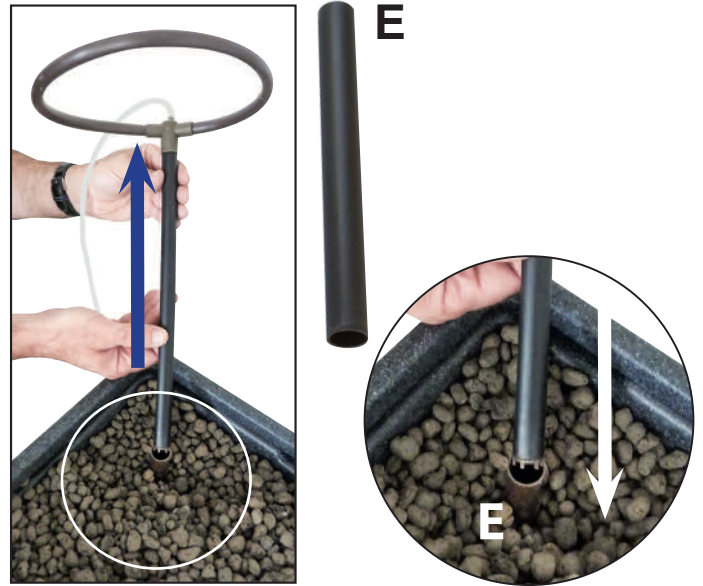

2 GHE EXCLUSIVE GROROX PROTECTION