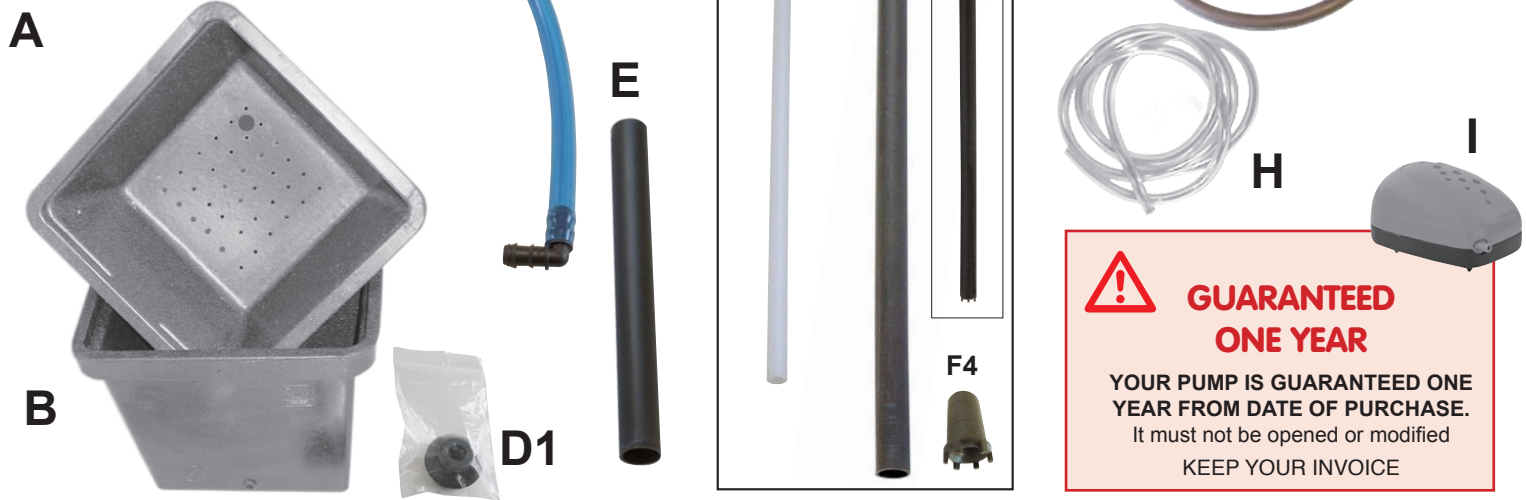

# GHE AQUAFARM-V3 & WATERFARM-V3

46 cm x 46 cm x 43 cm - +/- 45 L

30 cm x 30 cm x 37 cm - +/- 15 L

Bringing Nature and Technology Together  
www.eurohydro.com

02/2015

**⚠️ GUARANTEED ONE YEAR**  
YOUR PUMP IS GUARANTEED ONE YEAR FROM DATE OF PURCHASE.  
It must not be opened or modified  
KEEP YOUR INVOICE