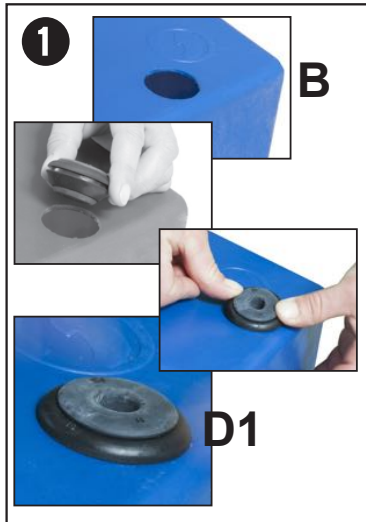

GHE AQUAFARM-V3 & WATERFARM-V3

46 cm x 46 cm x 43 cm - +/- 45 L

30 cm x 30 cm x 37 cm - +/- 15 L

Bringing Nature and Technology Together
www.eurohydro.com

02/2015

⚠️ GUARANTEED ONE YEAR
YOUR PUMP IS GUARANTEED ONE YEAR FROM DATE OF PURCHASE.
It must not be opened or modified
KEEP YOUR INVOICE

	A	B	C	D	D1	E	F		G	H	I
AQUAFARM	CU01002	RE02001	FX11001	TN01001	JN01004 + JN01006	TU01020	F1 = RA31007	F3/Aqua = TU01023 F3/Water = TU01022	AL01017	EI01001	PM01006
WATERFARM	CU01001	RE01001		TN01002	EM41002		F2/Aqua = TU11013 F2/Water = TU11012	F4 = AL01016