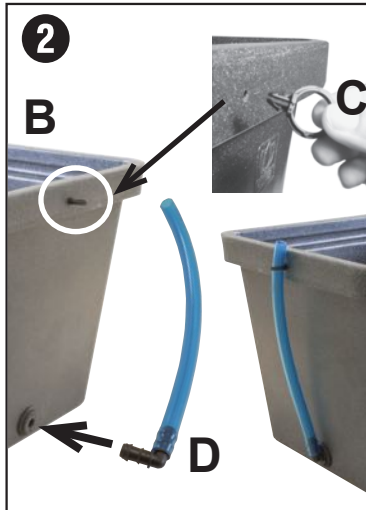

GHE AQUAFARM-V3 & WATERFARM-V3

46 cm x 46 cm x 43 cm - +/- 45 L

30 cm x 30 cm x 37 cm - +/- 15 L

Bringing Nature and Technology Together
www.eurohydro.com

02/2015

⚠️ GUARANTEED ONE YEAR
YOUR PUMP IS GUARANTEED ONE YEAR FROM DATE OF PURCHASE.
It must not be opened or modified
KEEP YOUR INVOICE

	A	B	C	D	D1	E	F		G	H	I
AQUAFARM	CU01002	RE02001	FX11001	TN01001	JN01004 + JN01006	TU01020	F1 = RA31007	F3/Aqua = TU01023 F3/Water = TU01022	AL01017	EI01001	PM01006
WATERFARM	CU01001	RE01001		TN01002	EM41002		F2/Aqua = TU11013 F2/Water = TU11012	F4 = AL01016