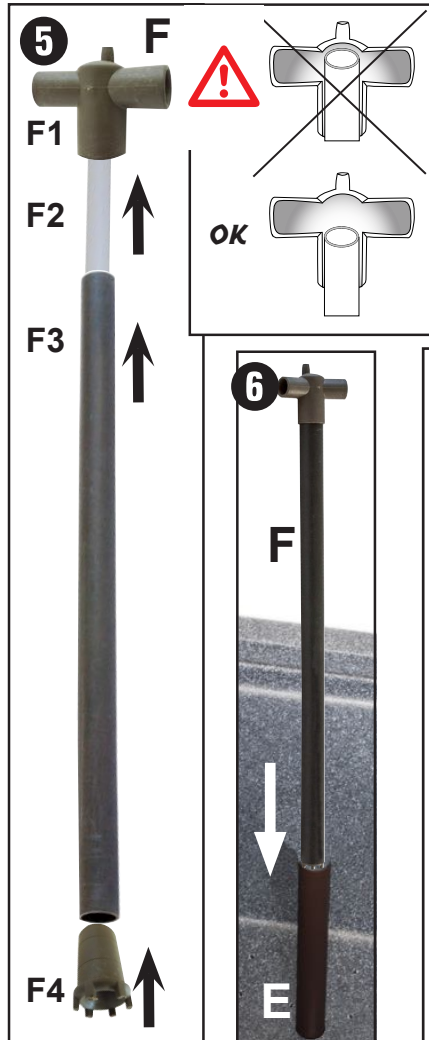

# GHE AQUAFARM-V3 & WATERFARM-V3

46 cm x 46 cm x 43 cm - +/- 45 L

30 cm x 30 cm x 37 cm - +/- 15 L

Bringing Nature and Technology Together  
www.eurohydro.com

02/2015

**⚠️ GUARANTEED ONE YEAR**  
YOUR PUMP IS GUARANTEED ONE YEAR FROM DATE OF PURCHASE.  
It must not be opened or modified  
KEEP YOUR INVOICE

	A	B	C	D	D1	E	F		G	H	I
AQUAFARM	CU01002	RE02001	FX11001	TN01001	JN01004 + JN01006	TU01020	F1 = RA31007	F3/Aqua = TU01023 F3/Water = TU01022	AL01017	EI01001	PM01006
WATERFARM	CU01001	RE01001		TN01002	EM41002		F2/Aqua = TU11013 F2/Water = TU11012	F4 = AL01016			